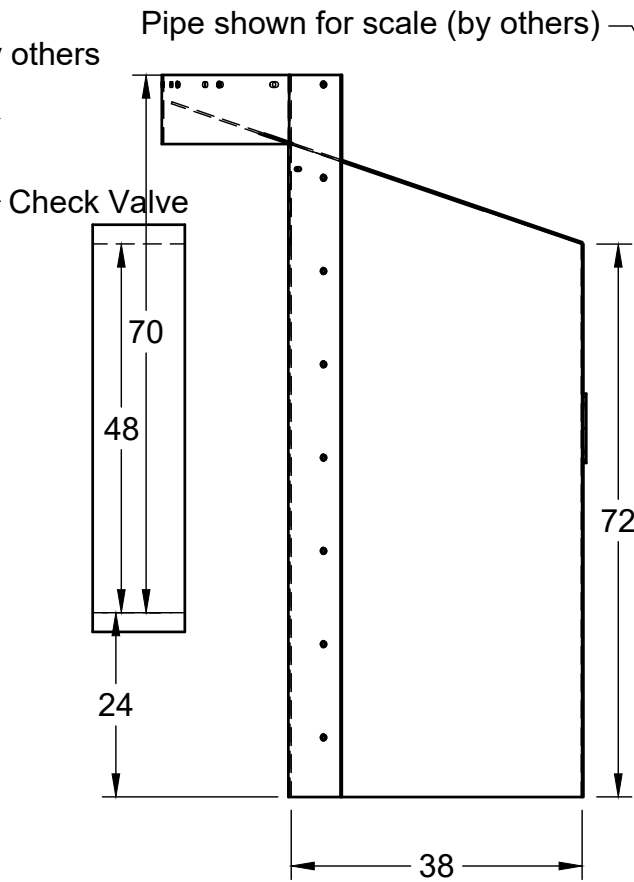

Front

Side

Isometric

Distributed by

HydroPod 96R48		
Project	96" Ø - 48" Pipe	
Location		
Date	11/8/2023	SCALE 1:30
		REV 1.0