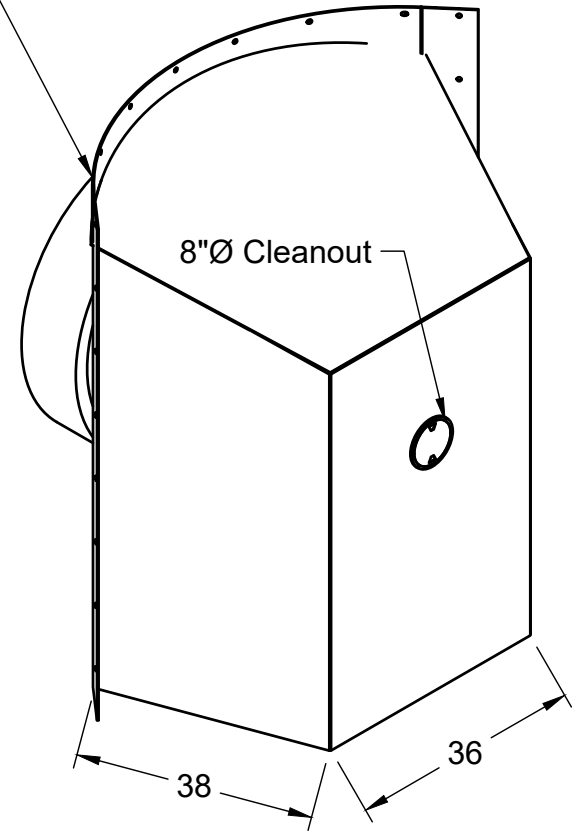

Front

Side

Isometric

Distributed by

HydroPod 96R48		
Project	96" Ø - 48" Pipe	
Location		
Date	11/8/2023	SCALE 1:30
		REV 1.0